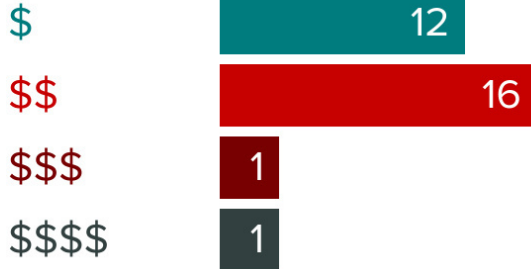

WITHIN
10 MILES

6
GOLF COURSES

2
PARKS

16 LE PETIT CV, LONG BEACH, MS 39560

FOOD REPORT

NEIGHBORHOOD EATS

This home is located near **28** moderately priced restaurants and has an **average** variety of cuisines.

33

WITHIN 5 MILES

GOOD EATS BY CATEGORY

AMERICAN	6
FAST FOOD	5
MEXICAN	5
CAFES	3
COFFEE AND TEA HOUSES	3
SEAFOOD	3
ASIAN	3
PIZZA	3
STEAKHOUSES	2
ITALIAN	1
OTHER	2

16 LE PETIT CV, LONG BEACH, MS 39560

SCHOOL REPORT